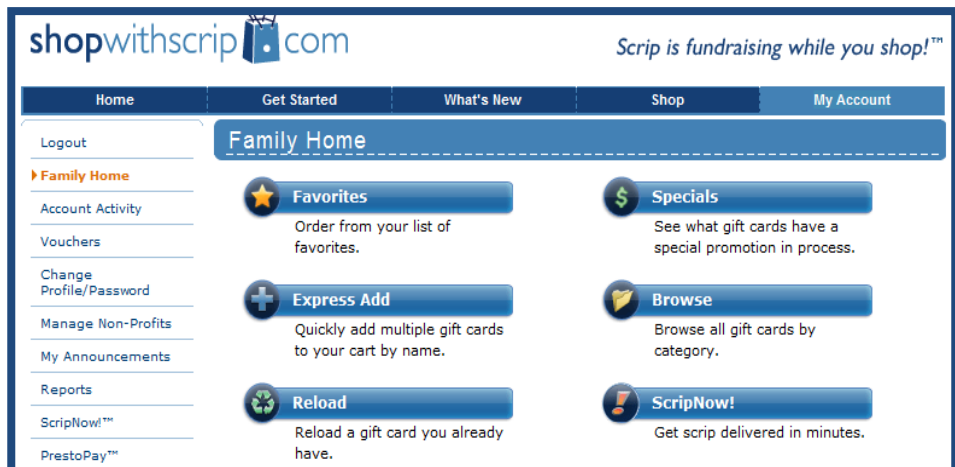

Six Easy Ways to Order

To place an order, you can shop right from your Family Homepage!

Favorites: Order the same products each week? Add these items to your Favorites list for easy ordering in the future.

Express Add: Know exactly what you want? Quickly add the items to your cart using this feature.

Reload: Don’t want to wait for your card to be shipped? Easily add funds to selected cards here.

Specials: Want to order items with special rebates available for a limited time? Add these items to your cart directly from the specials list.

Browse: Looking for a gift? Not sure what’s available? Use this feature to shop by category.

ScripNow!: Want to print an eCard to use at the retailer or for online shopping? Order ScripNow! eCards and you can print directly from your ShopWithScrip account.

ShopWithScrip Enrollment Code:

Scrip Program Coordinator: